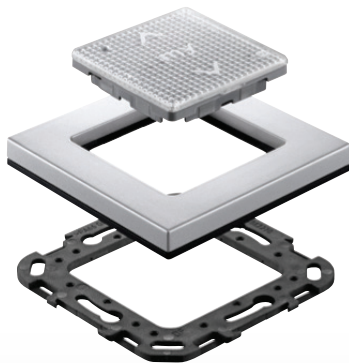

Juhtmevaba raadiolüliti Smoove

Smoove origin
RTS Pure

Smoove
Pure

Smoove
Black

Smoove RTS
Pure Shine

Smoove IO
Silver Shine

Smoove RTS
Black Shine

Raam
Pure

Raam
Silver

Raam
Silver Mat

Raam
Black

Raam
Solid Walnut

Raam
Amber
Bamboo

Kaugjuhtimispult

Ühe kanaliga kaugjuhtimispult Telis 1 RTS

Longue